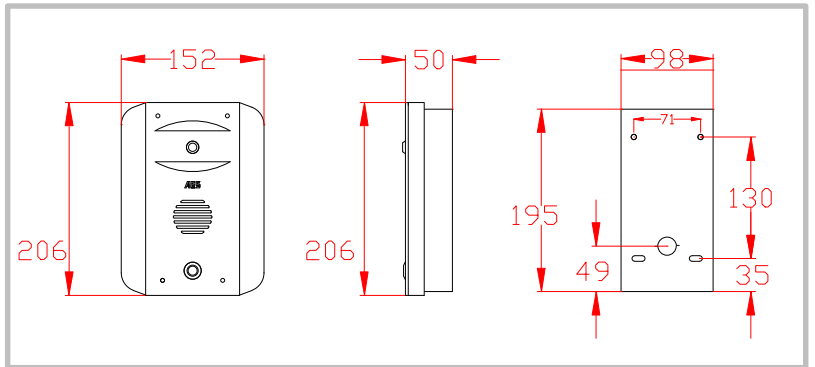

AUTOMATIC SOLUTIONS

Predator WiFi Kits & Part numbers

WiFi-AB (Standard Architectural model)

- -Stylish curved architectural model
- -Modern blue back lighting effect.
- -Marine grade, brushed stainless steel construction with gloss acrylic trim.
- -Kit includes speech panel, antenna, power supply & install manual.