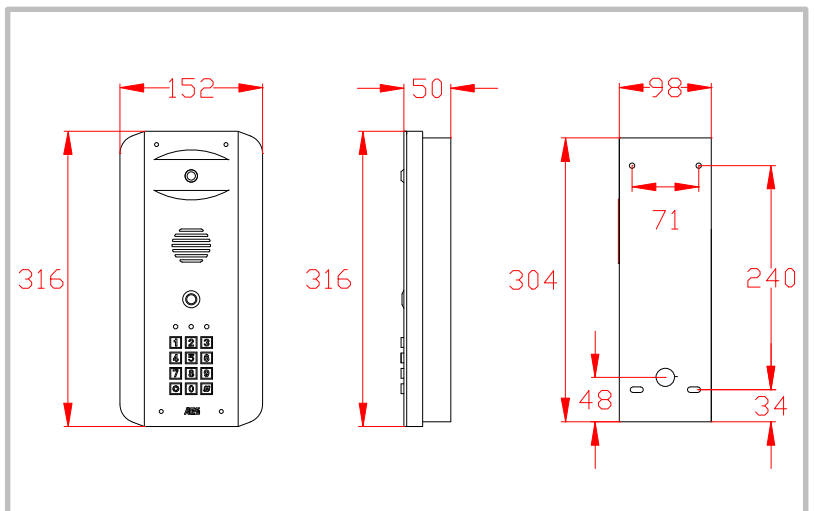

WiFi-ABK (Standard Architectural model with Keypad)

- -Stylish curved architectural model.
- -Keypad includes 3 relays, 1200 codes, with latching & momentary operation + more.
- -Modern blue back lighting effect.
- -Marine grade, brushed stainless steel construction with gloss acrylic trim.
- -Kit includes speech panel, antenna, power supply & install manual.